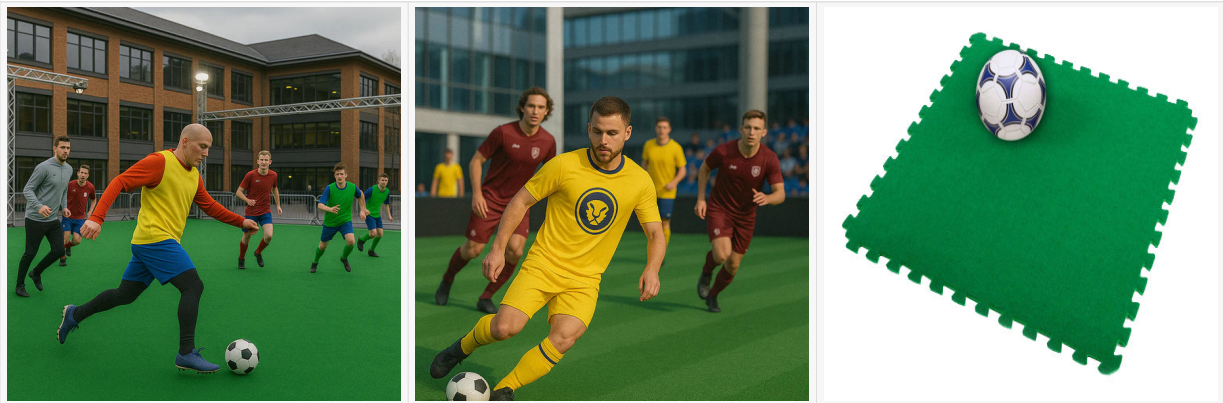

Rubber Flooring > Tiles > Interlocking PVC

# Premium Interlocking Artificial Grass Tiles - 1m x 1m EVA Turf Mats |...

Transform Any Surface into a Green Oasis - Fast, Clean, and Hassle-Free Create a vibrant, natural-looking space indoors or out with our Premium Interlocking Artificial Grass Tiles . These durable 18mm-thick EVA foam mats combine comfort, safety, and realism-ideal for gardens, patios, play areas, gyms, trade stands, or events.

## TECHNICAL SPECIFICATIONS

<b>Material</b>	Recycled PVC / Rubber
<b>Slip Resistance</b>	R11 (DIN 51130)
<b>Drainage</b>	Open grid design
<b>Colour</b>	Black / Grey
<b>Compliance</b>	REACH

## AVAILABLE OPTIONS

<b>Size</b>	1m x 1m x 18mm Thick - Green
-------------	------------------------------

HOW TO ORDER	
<b>Website</b>	<a href="http://www.slip-not.co.uk/products/premium-interlocking-artificial-grass-tiles-1m-x-1m-eva-turf-mats-weatherproof">www.slip-not.co.uk/products/premium-interlocking-artificial-grass-tiles-1m-x-1m-eva-turf-mats-weatherproof</a>
<b>Email</b>	<a href="mailto:sales@slip-not.co.uk">sales@slip-not.co.uk</a>
<b>Delivery</b>	Free UK Delivery on all orders
<b>Trade Accounts</b>	Bulk pricing available - contact us for a quote